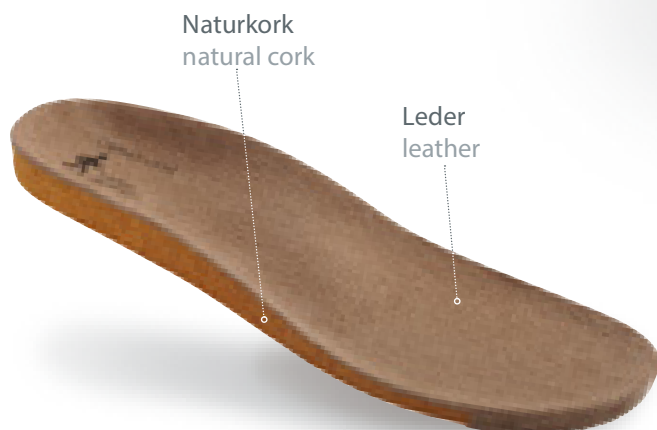

Limited stocks of these models are available.
Please call us to ensure their availability.

Our advice: look for a suitable alternative model
from our regular range.

312010

312473

312683
stretchflex

312533

312554

Artikel-Nr. article no.	Material material	Farbe colour	Größe size	Futter inner lining
312010	Nappa nappa leather		36 - 42	OnDry by onSteam
312473	Nappa nappa leather		36 - 42	OnDry by onSteam
312683	Nappa / Nubuk / Stretch nappa leather / nubuck leather / stretch		36 - 42	OnDry by onSteam / Lycra
312533	Nappa nappa leather		36 - 42	OnDry by onSteam
312554	Nappa nappa leather		36 - 42	OnDry by onSteam

DAS KOMFORT-FUßBETT THE COMFORT FOOTBED

- hautfreundliche Materialien
eudermic materials
- atmungsaktive Lederdecke
breathable leather cover
- anatomisches Fußbett
anatomical footbed
- bequeme Passform:
guter Tragekomfort
excellent fit: good comfort
- pflegeleicht
low maintenance

399953 

DAVE

HERREN-MODELLE
GENTS' MODELS

DER SCHUH
THE SHOE

- klassische Naturleistenform
classic natural last form
- Komfort-PU-Sohle mit Luftpolster
comfort PU sole with air cushion
- Qualitäts-Wechsel-Kork-Fußbett
quality exchangeable cork footbed